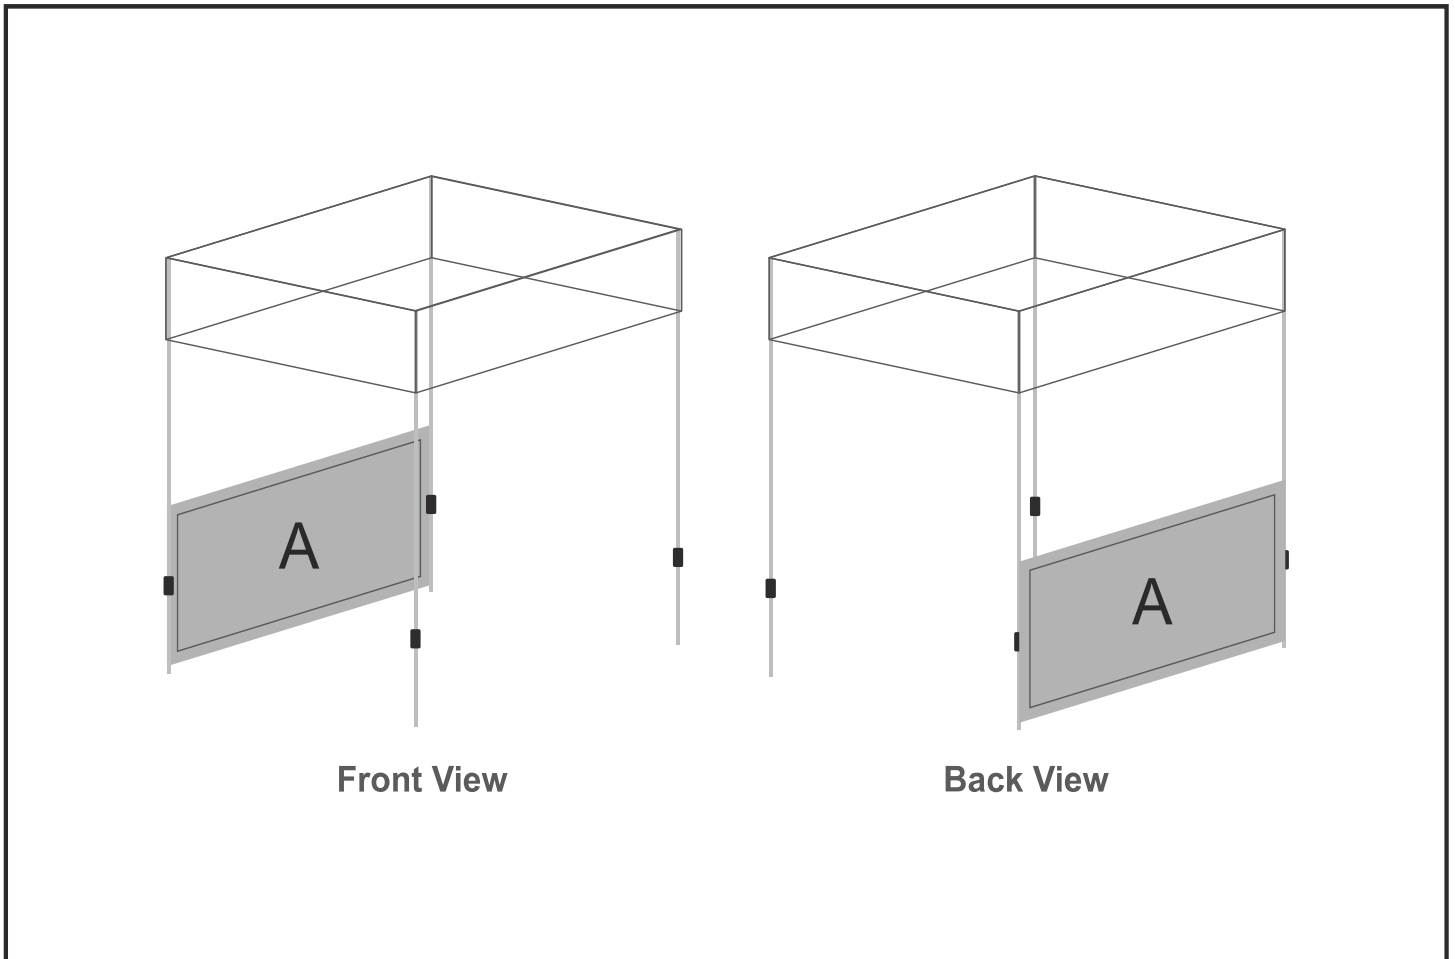

SKIN-2004

Ovation Gazebo 1 x 1m Kiosk Half Wall

Need to know:

- Roof and walls can be printed on one side only. Printed walls can be setup to face inwards or outwards.
- Please see template for detailed placement.
- Acceptable file types for artwork: .pdf - minimum 100dpi at 100% - 200dpi at 50% - 400dpi at 25%
- Convert all text to curves / paths

Branding Options:

Position	Branding Method (Branding Code)	No. of Colours	Dimension
A	Digital Display (DD)	Full Colour	1024mm wide x 1081mm high